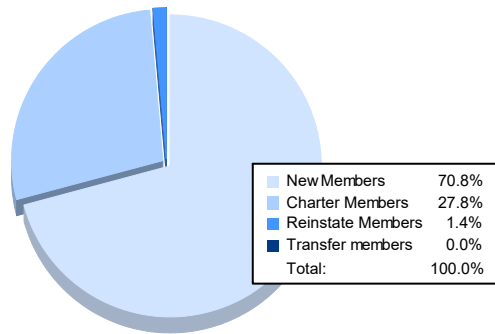

Year	New Clubs	Dropped Clubs	Gain/ Loss Clubs	New Members	Charter Members	Reinstate Members	Transfer Members	Total Member Added	Total Members Dropped	Gain/ Loss Members
2016-2017	0	0	0	23	0	1	0	24	30	-6
2017-2018	1	0	1	37	20	0	0	57	63	-6
2018-2019	3	0	3	32	63	0	0	95	32	63
2019-2020	0	0	0	38	0	0	0	38	47	-9
2020-2021	1	0	1	51	20	1	0	72	33	39
<b>Average</b>	<b>1</b>	<b>0</b>	<b>1</b>	<b>36</b>	<b>21</b>	<b>0</b>	<b>0</b>	<b>57</b>	<b>41</b>	<b>16</b>

### Membership Composition June 2021 Cumulative