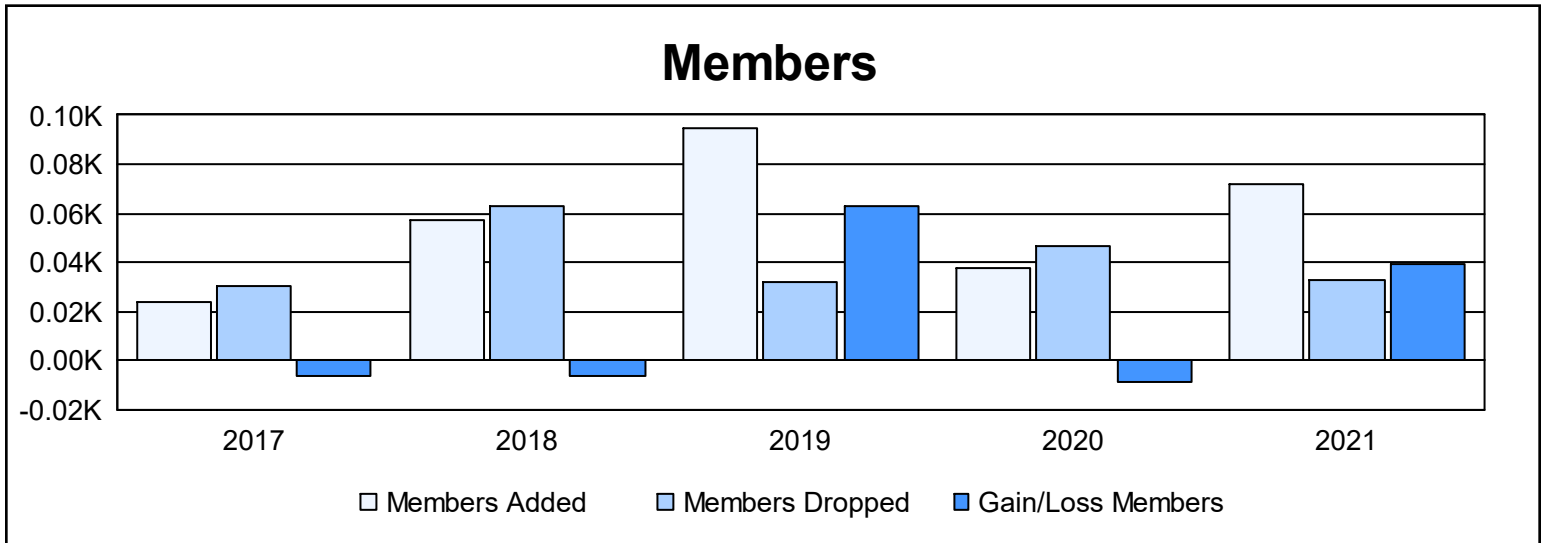

Year	New Clubs	Dropped Clubs	Gain/ Loss Clubs	New Members	Charter Members	Reinstate Members	Transfer Members	Total Member Added	Total Members Dropped	Gain/ Loss Members
2016-2017	0	0	0	23	0	1	0	24	30	-6
2017-2018	1	0	1	37	20	0	0	57	63	-6
2018-2019	3	0	3	32	63	0	0	95	32	63
2019-2020	0	0	0	38	0	0	0	38	47	-9
2020-2021	1	0	1	51	20	1	0	72	33	39
<b>Average</b>	<b>1</b>	<b>0</b>	<b>1</b>	<b>36</b>	<b>21</b>	<b>0</b>	<b>0</b>	<b>57</b>	<b>41</b>	<b>16</b>

### Membership Composition June 2021 Cumulative