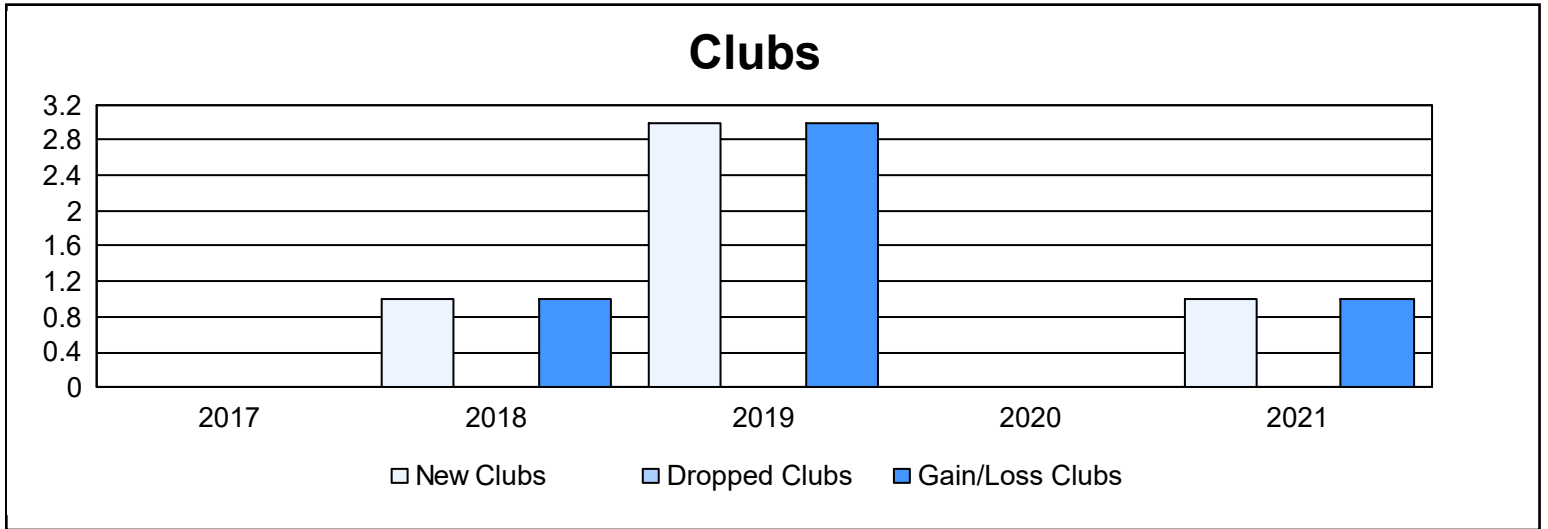

Year	New Clubs	Dropped Clubs	Gain/ Loss Clubs	New Members	Charter Members	Reinstate Members	Transfer Members	Total Member Added	Total Members Dropped	Gain/ Loss Members
2016-2017	0	0	0	23	0	1	0	24	30	-6
2017-2018	1	0	1	37	20	0	0	57	63	-6
2018-2019	3	0	3	32	63	0	0	95	32	63
2019-2020	0	0	0	38	0	0	0	38	47	-9
2020-2021	1	0	1	51	20	1	0	72	33	39
<b>Average</b>	<b>1</b>	<b>0</b>	<b>1</b>	<b>36</b>	<b>21</b>	<b>0</b>	<b>0</b>	<b>57</b>	<b>41</b>	<b>16</b>

### Membership Composition June 2021 Cumulative